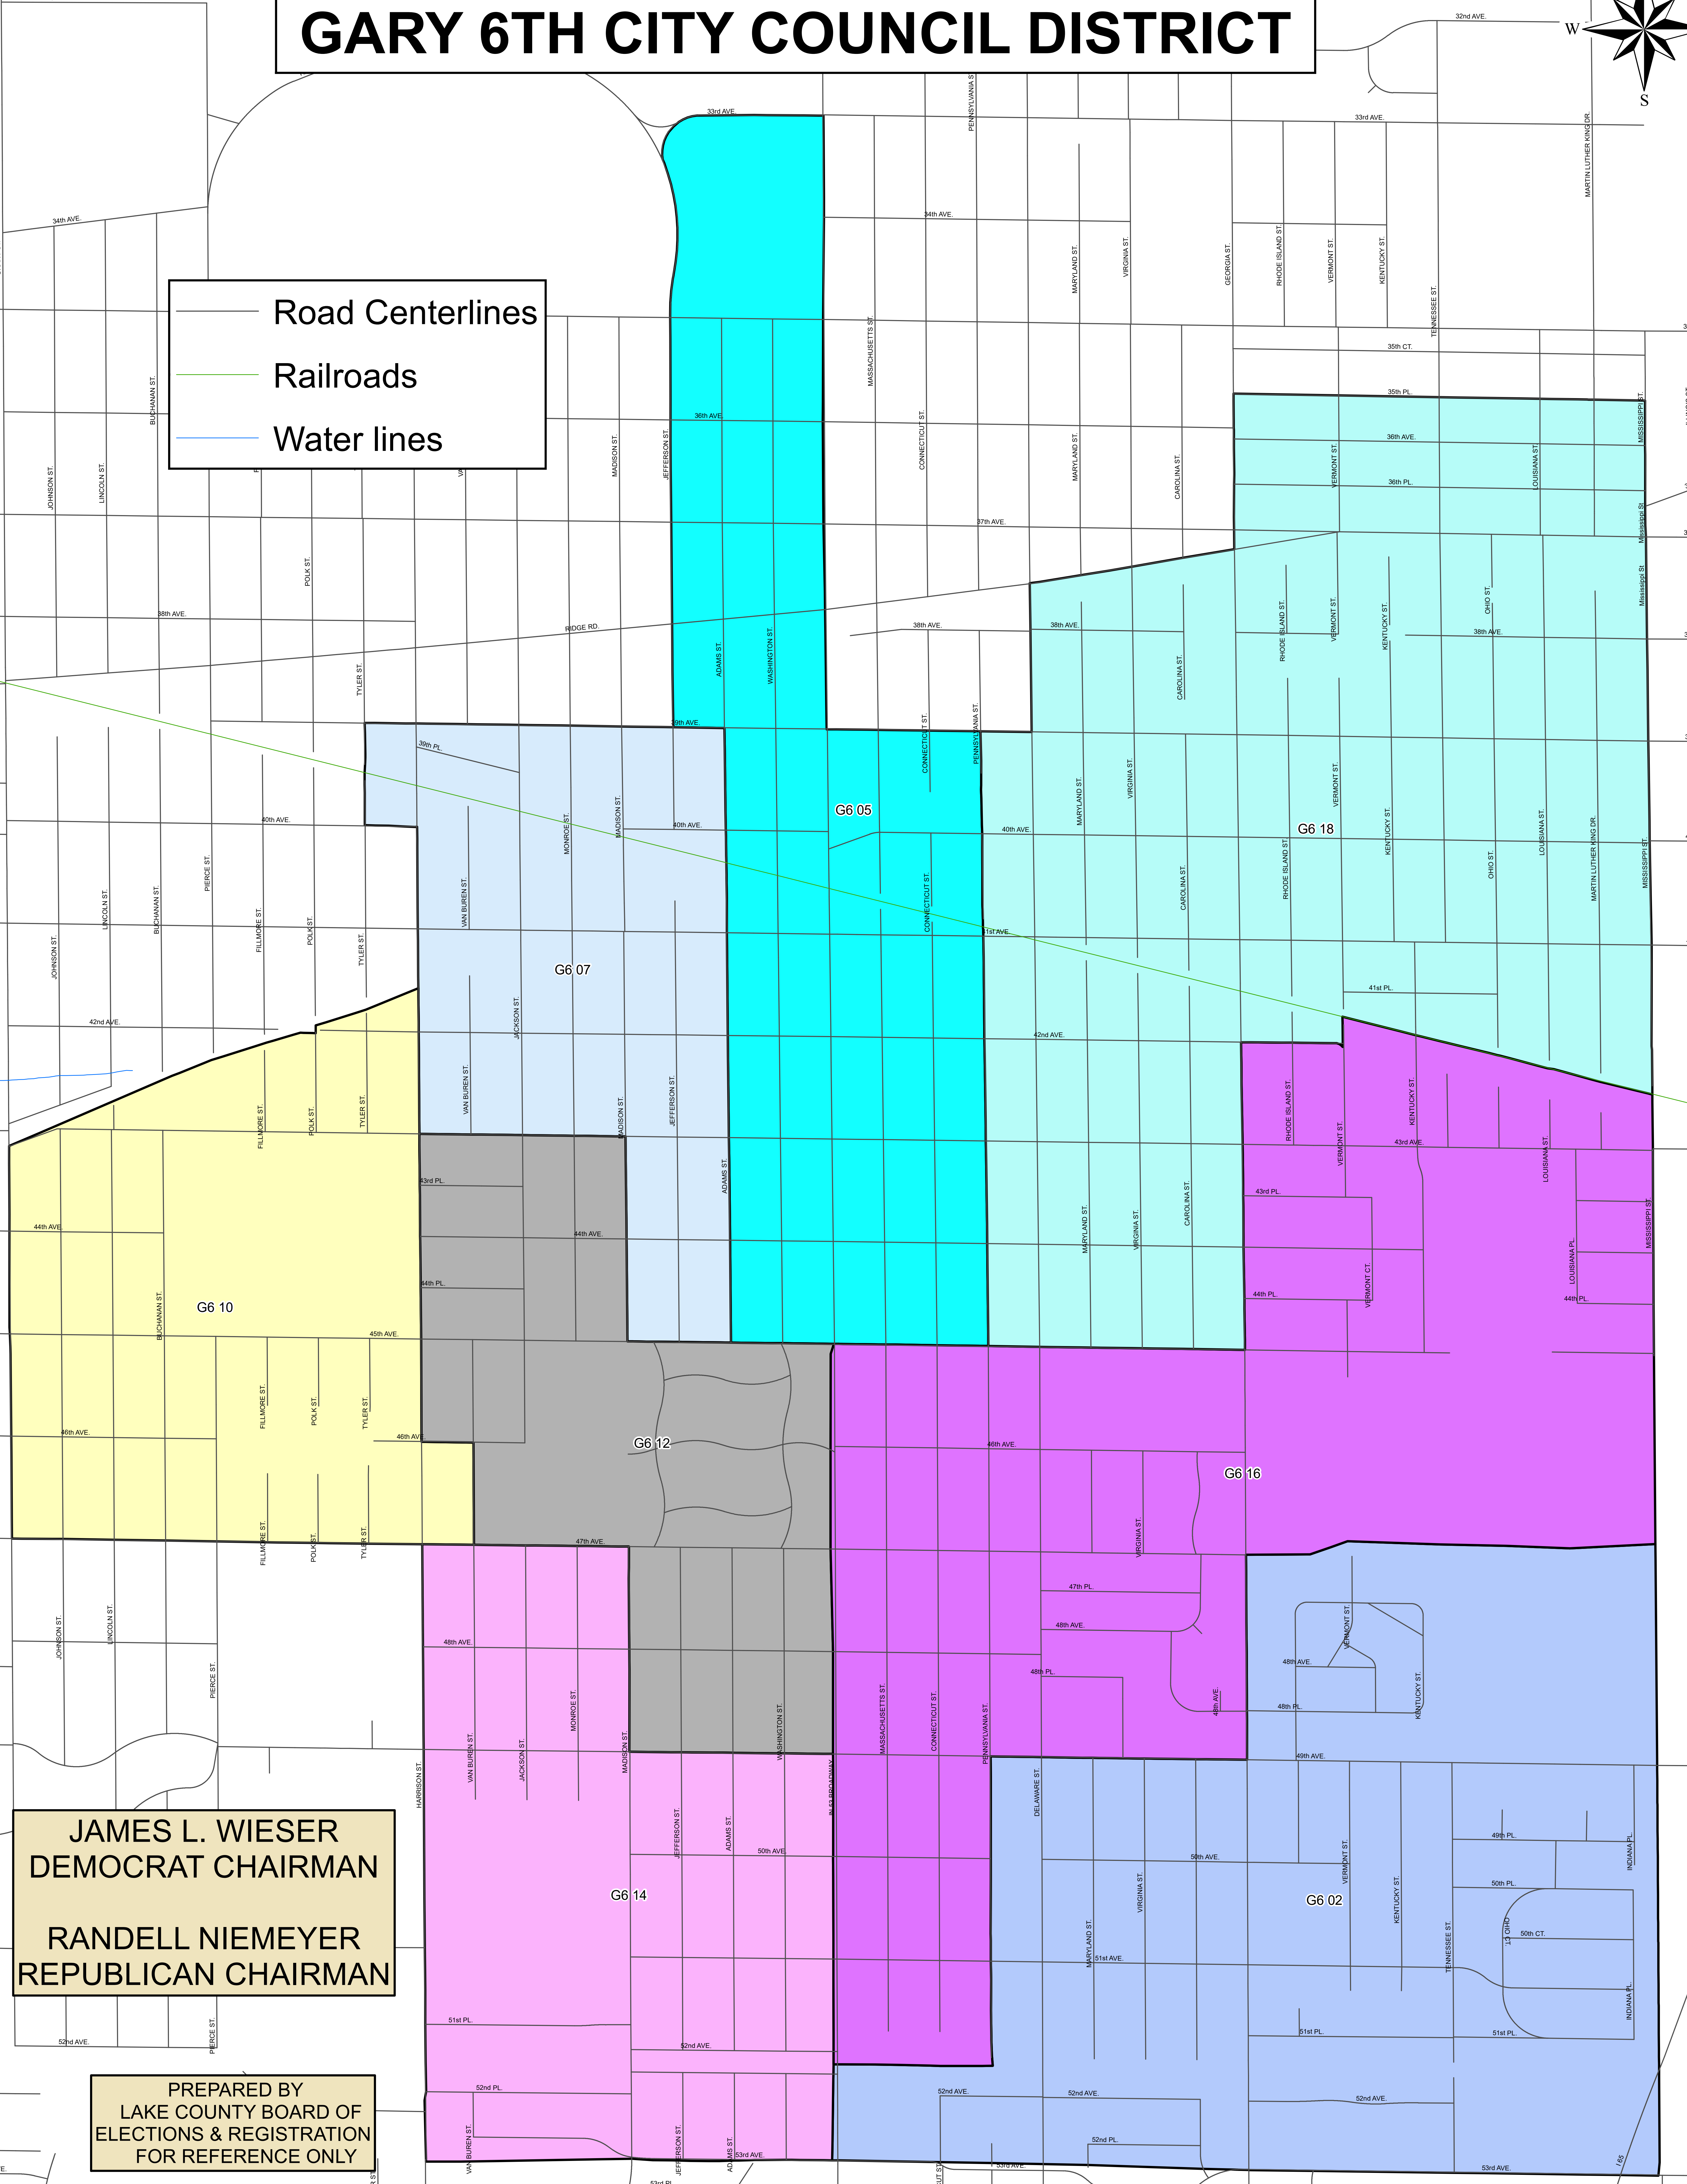

GARY 6TH CITY COUNCIL DISTRICT

— Road Centerlines
— Railroads
— Water lines

JAMES L. WIESER
DEMOCRAT CHAIRMAN

RANDELL NIEMEYER
REPUBLICAN CHAIRMAN

PREPARED BY
LAKE COUNTY BOARD OF
ELECTIONS & REGISTRATION
FOR REFERENCE ONLY